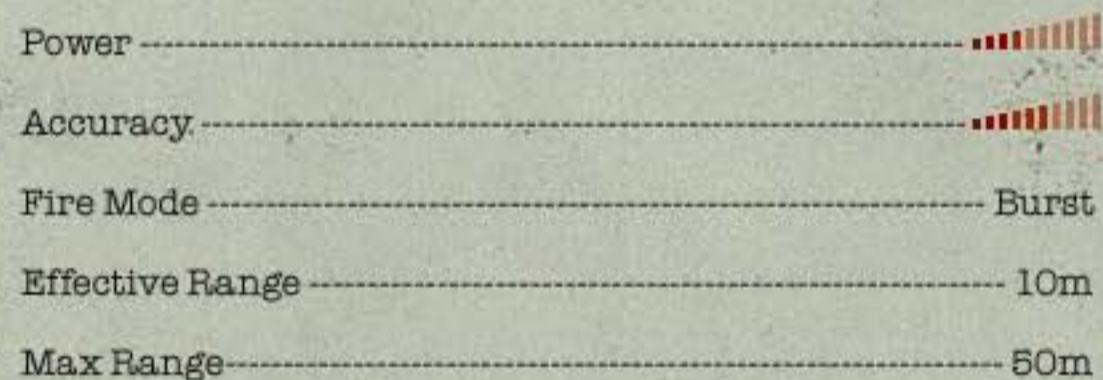

The Matilda is a unique pistol that provides additional support coupled with an increased rate of fire. Ensure to stock up on extra ammol.