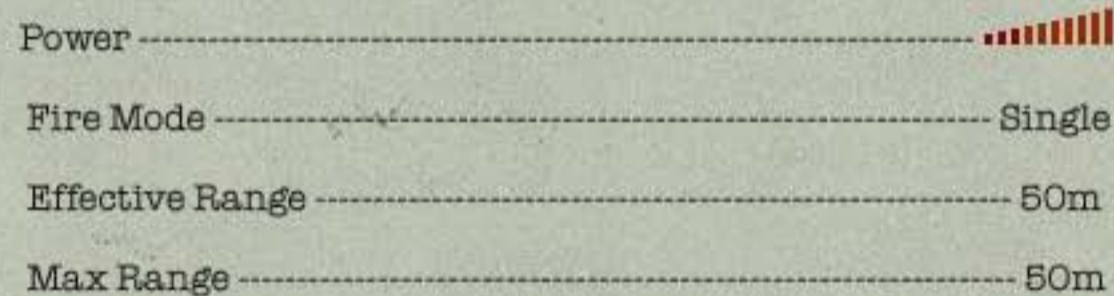

Old but reliable - if aiming isn't your thing, then this launcher could be your best friend. Just don't use it on something that's really close.

Matilda