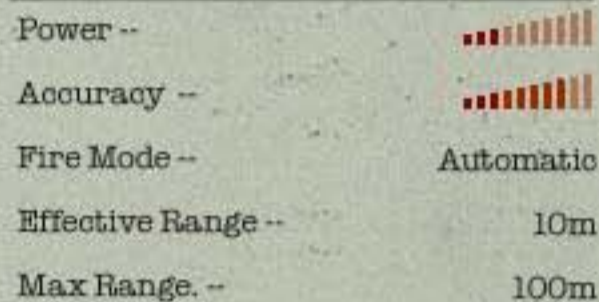

KENDO

CURRENT STOCK CATALOG

$1500

$1000

$1500

$1500

SPECIAL OFFER!

Classic Launcher

Old but reliable - if aiming isn't your thing, then this launcher could be your best friend. Just don't use it on something that's really close.

Matilda

The Matilda is a unique pistol that provides additional support coupled with an increased rate of fire. Ensure to stock up on extra ammol.

SPECIAL OFFER!