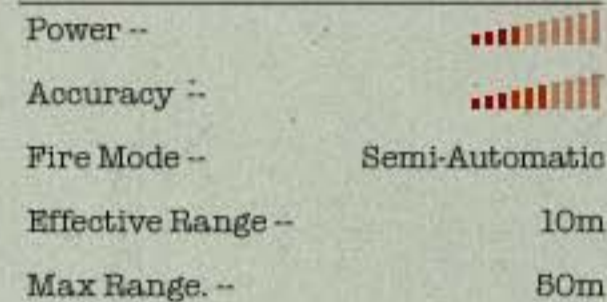

Suppressed SMG

\$1000

Tactical SMG

\$1500

USS Sidearm

\$1500

SPECIAL OFFER!

Classic Launcher