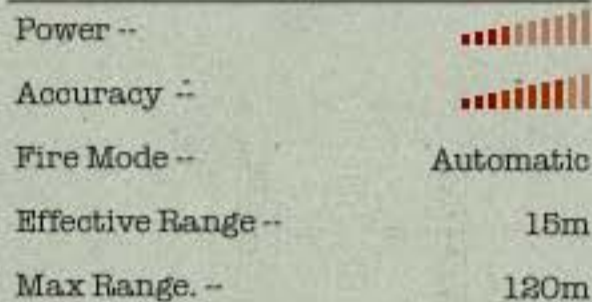

\$1500

SubMachine Gun

Power --	
Accuracy --	
Fire Mode --	Automatic
Effective Range --	15m
Max Range. --	100m

\$1500

KENDO

CURRENT STOCK CATALOG

Suppressed Rifle

\$1500