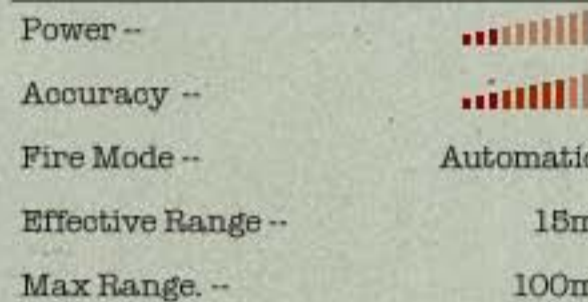

KENDO

CURRENT STOCK CATALOG

$1500

$1000

$1500

$1500

SPECIAL OFFER!

Classic Launcher

Old but reliable - if aiming isn't your thing, then this launcher could be your best friend. Just don't use it on something that's really close.

Matilda

The Matilda is a unique pistol that provides additional support coupled with an increased rate of fire. Ensure to stock up on extra ammol.

SPECIAL OFFER!